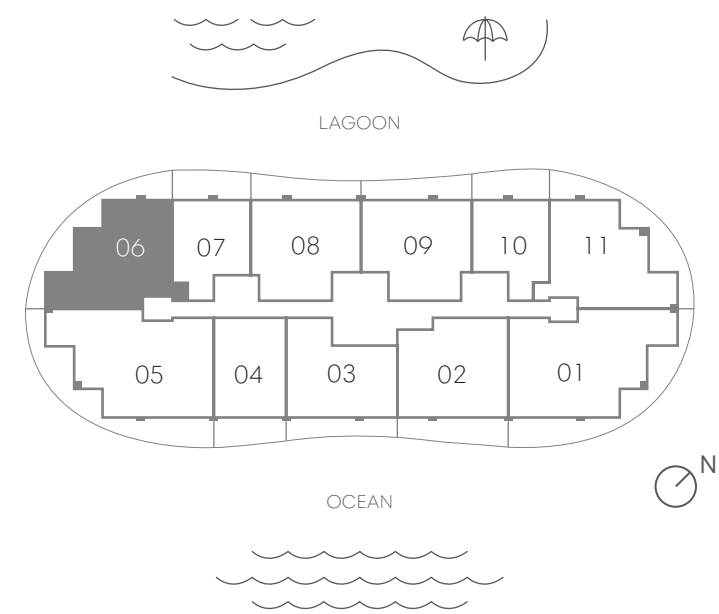

Residence 06

2 BEDROOMS + DEN
3 BATHROOMS

INTERIOR	1,572 SQ FT 146 M
EXTERIOR A (Floors 4, 7, 10, 14, 17, 20, 23, 26, 29)	623 SQ FT 58 M
EXTERIOR B (Floors 2, 5, 8, 11, 15, 18, 21, 24, 27)	618 SQ FT 57 M
EXTERIOR C (Floors 3, 6, 9, 12, 16, 19, 22, 25, 28)	594 SQ FT 55 M
TOTAL	2,166 - 2,195 SQ FT 201 - 204 M