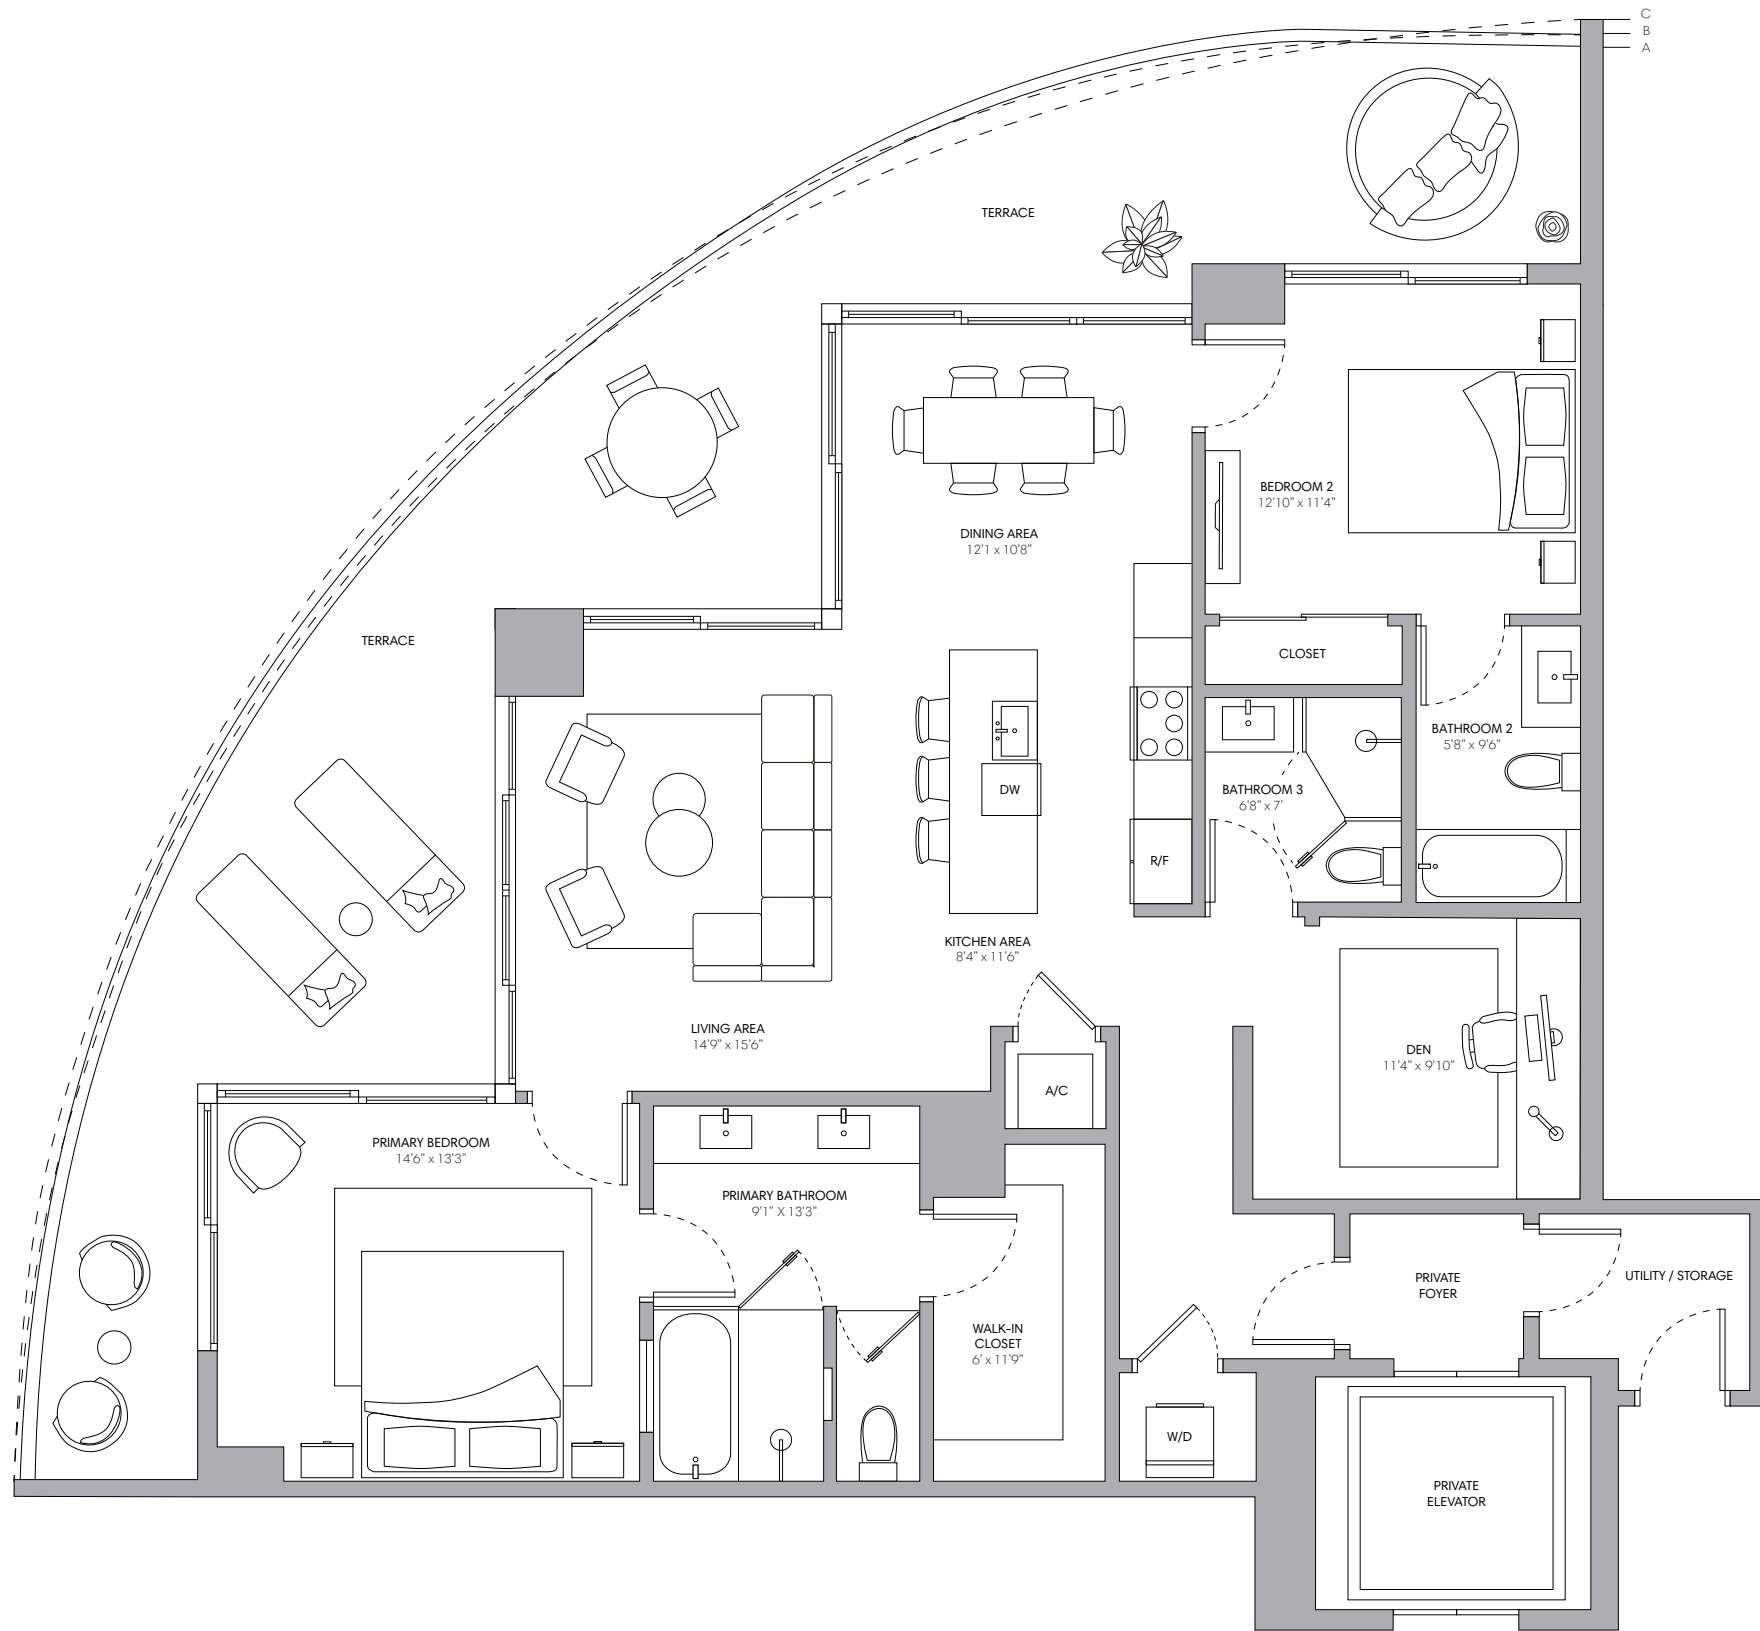

Residence 06

2 BEDROOMS + DEN
3 BATHROOMS

INTERIOR	1,572 SQ FT 146 M
EXTERIOR A (Floors 4, 7, 10, 14, 17, 20, 23, 26, 29)	623 SQ FT 58 M
EXTERIOR B (Floors 2, 5, 8, 11, 15, 18, 21, 24, 27)	618 SQ FT 57 M
EXTERIOR C (Floors 3, 6, 9, 12, 16, 19, 22, 25, 28)	594 SQ FT 55 M
TOTAL	2,166 - 2,195 SQ FT 201 - 204 M